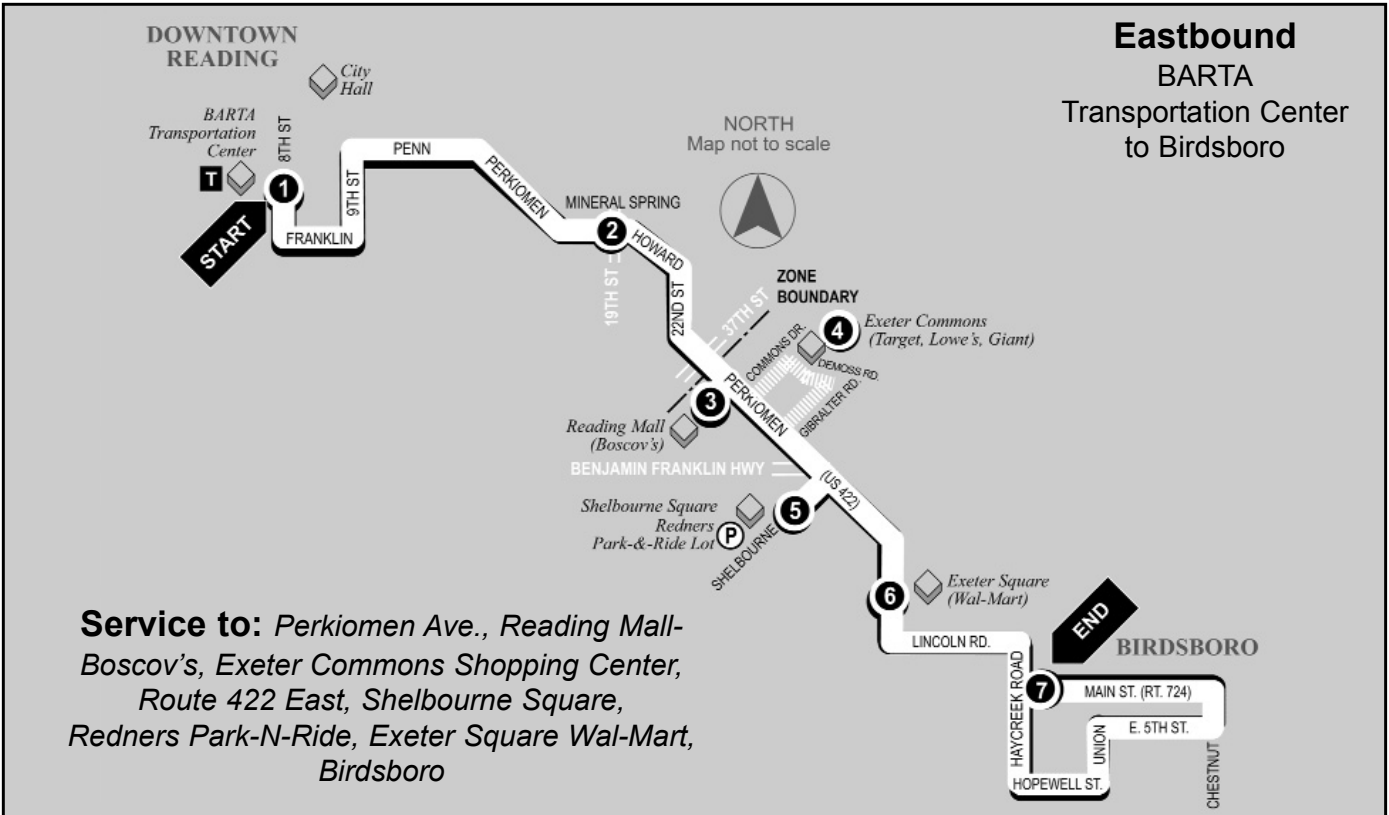

**ROUTE
8**

REIFFTON/ BIRDSBORO- WEEKDAYS ONLY

1	2	3	4	5	6	7
BUS STARTS at BARTA Transportation Center	Bus Leaves from 19th St. and Perkiomen Av.	Bus Leaves from Reading Mall (Bosco's)	Bus Leaves from Exeter Commons	Bus Leaves from Shelbourne Square Shopping Center	Bus Leaves from Exeter Square (Wal-Mart)	BUS ENDS at Birdsboro

WEEKDAYS ONLY

A.M.	5:00	5:08	5:15	5:18	5:23	5:30	6:00
	6:00	6:08	6:15	6:18	6:23	6:30	7:00
	7:00	7:08	7:15	7:18	7:23	7:30	8:00
	8:00	8:08	8:15	8:18	8:23	8:30	NO
	9:00	9:08	9:15	9:18	9:23	9:30	NO
	10:00	10:08	10:15	10:18	10:23	10:30	NO
	11:00	11:08	11:15	11:18	11:23	11:30	NO
P.M.	12:00	12:08	12:15	12:18	12:23	12:30	P.M. 1:00
	1:00	1:08	1:15	1:18	1:23	1:30	NO
	2:00	2:08	2:15	2:18	2:23	2:30	NO
	3:00	3:08	3:15	3:18	3:23	3:30	NO
	4:00	4:08	4:15	4:18	4:23	4:30	5:00
	5:00	5:08	5:15	5:18	5:23	5:30	6:00
	6:00	6:08	6:15	6:18	6:23	6:30	7:00